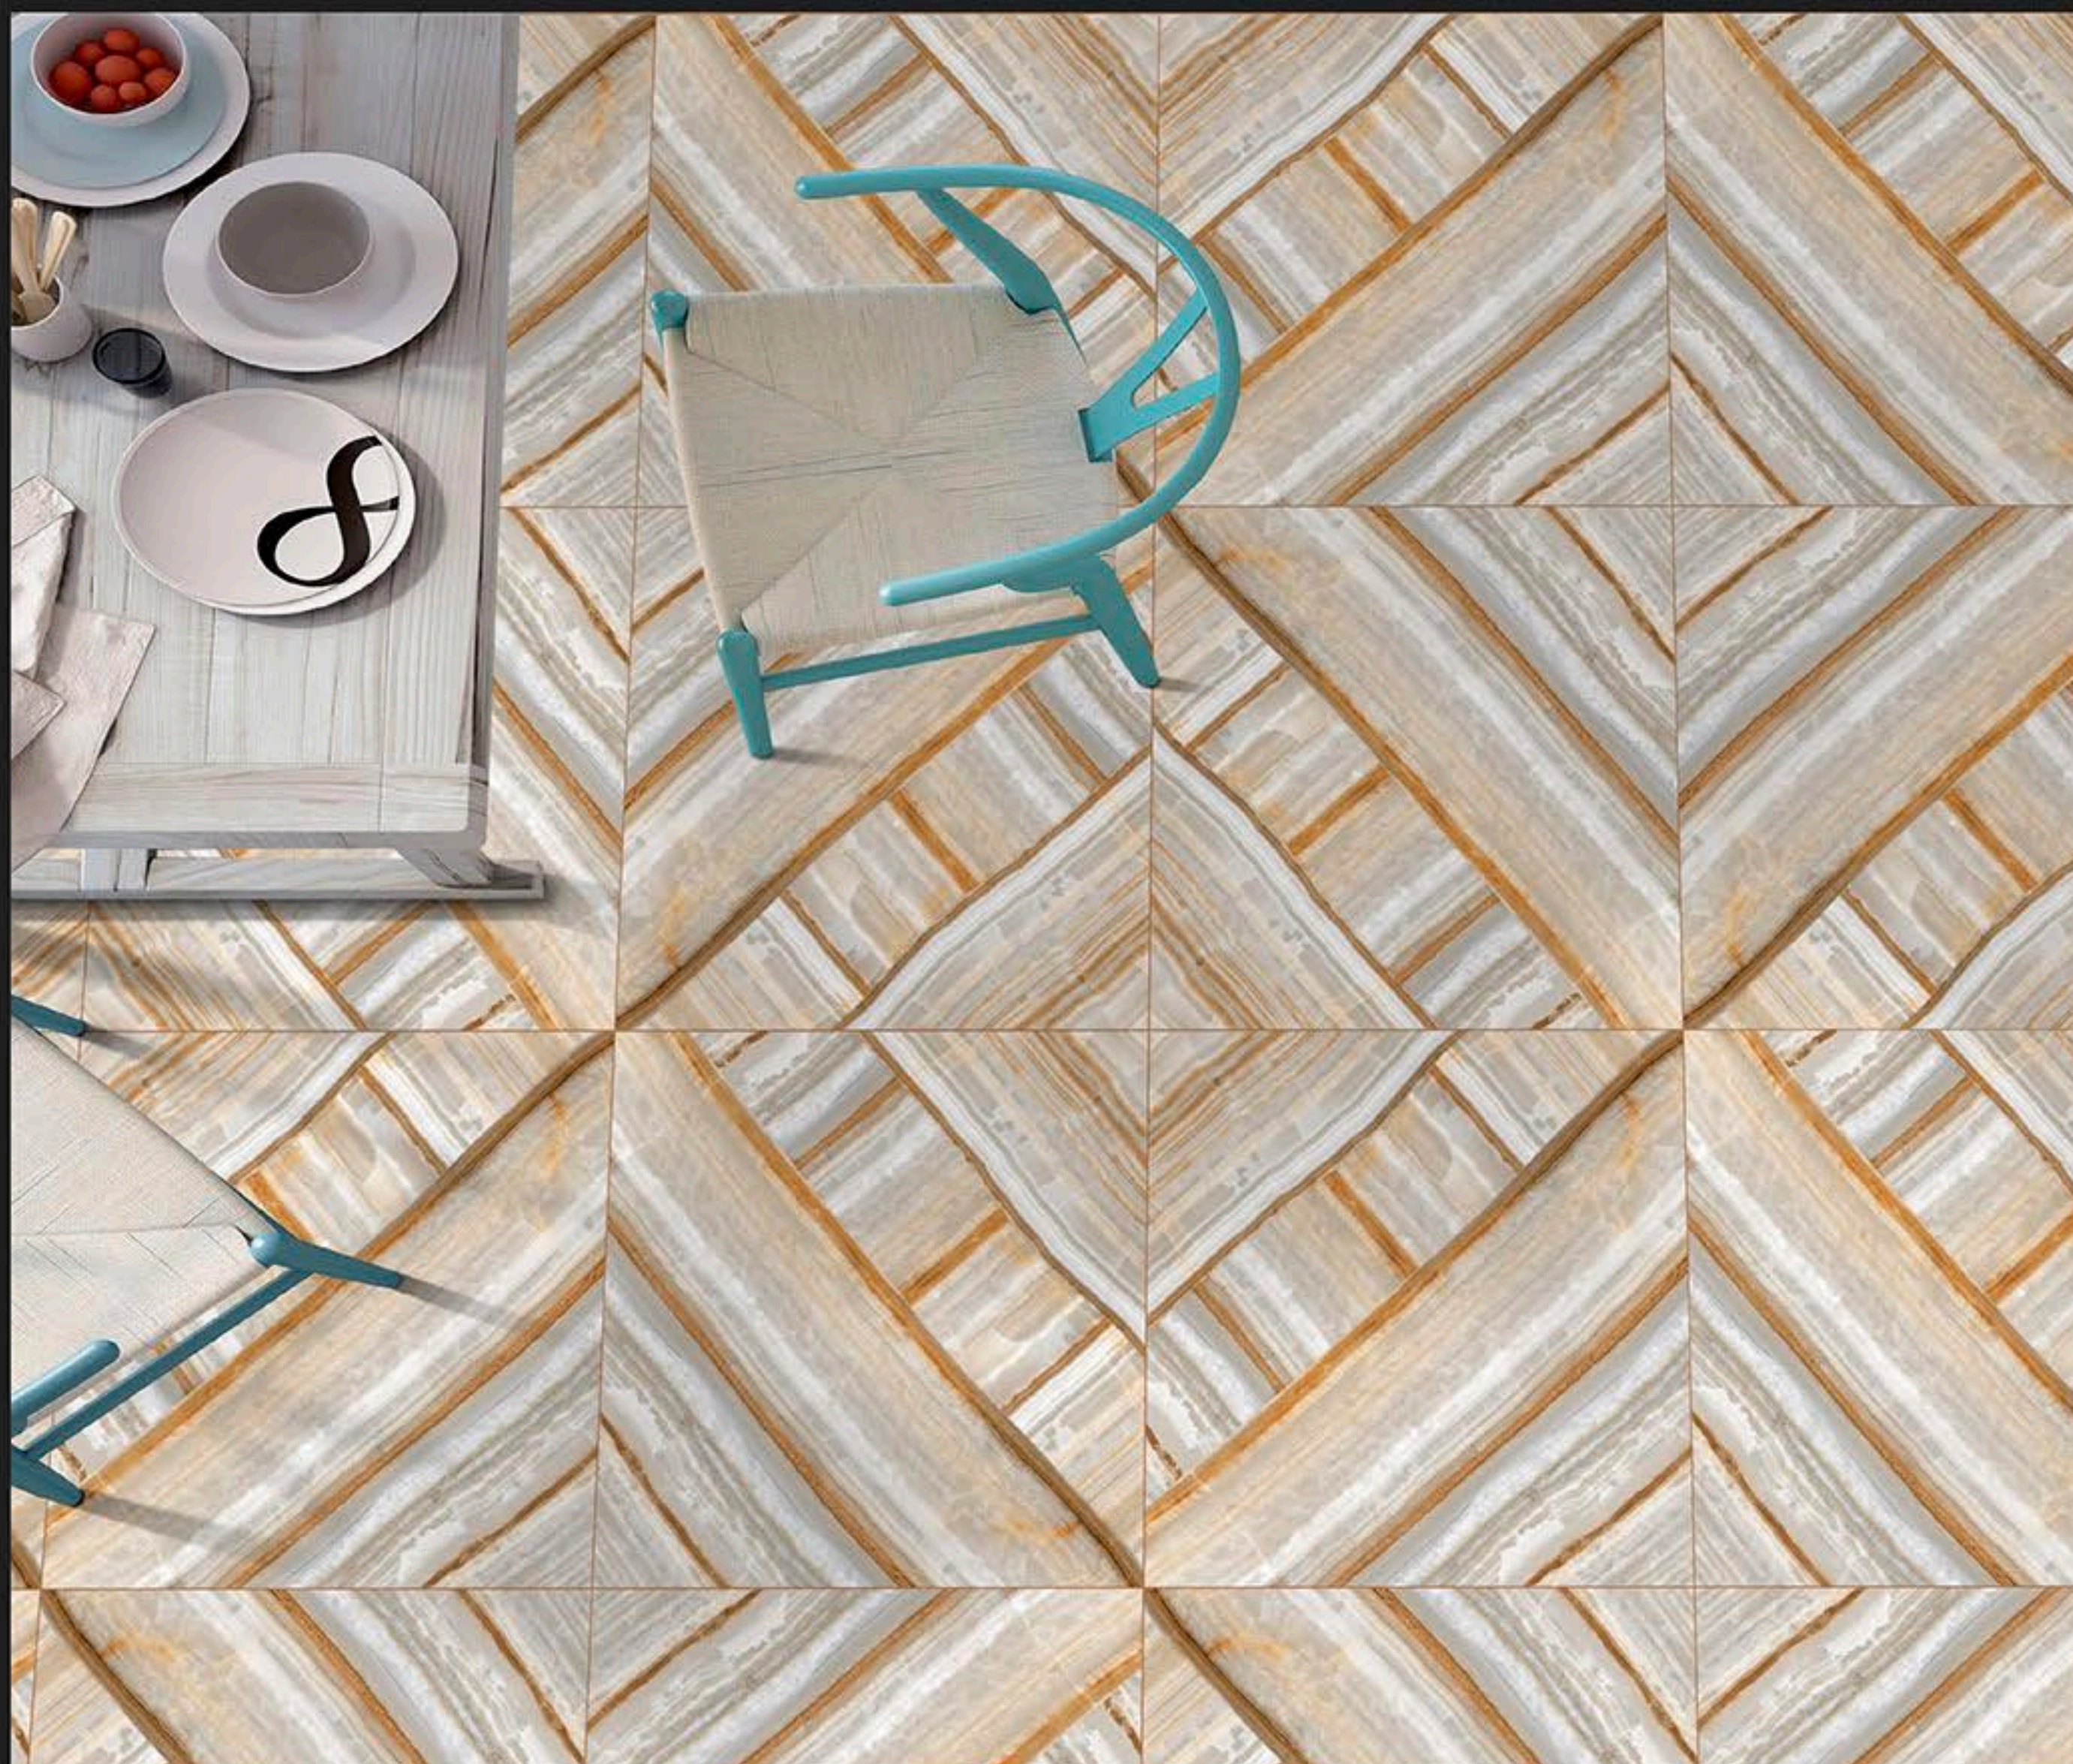

Avanzato

— c e r a m i c —

WHITE BODY
600 X 600 MM
PORCELAINE TILES

**BOOK MATCH
SERIES**
MATT FINISH

90001

**BOOK MATCH
SERIES**
MATT FINISH

90002

**BOOK MATCH
SERIES**
MATT FINISH