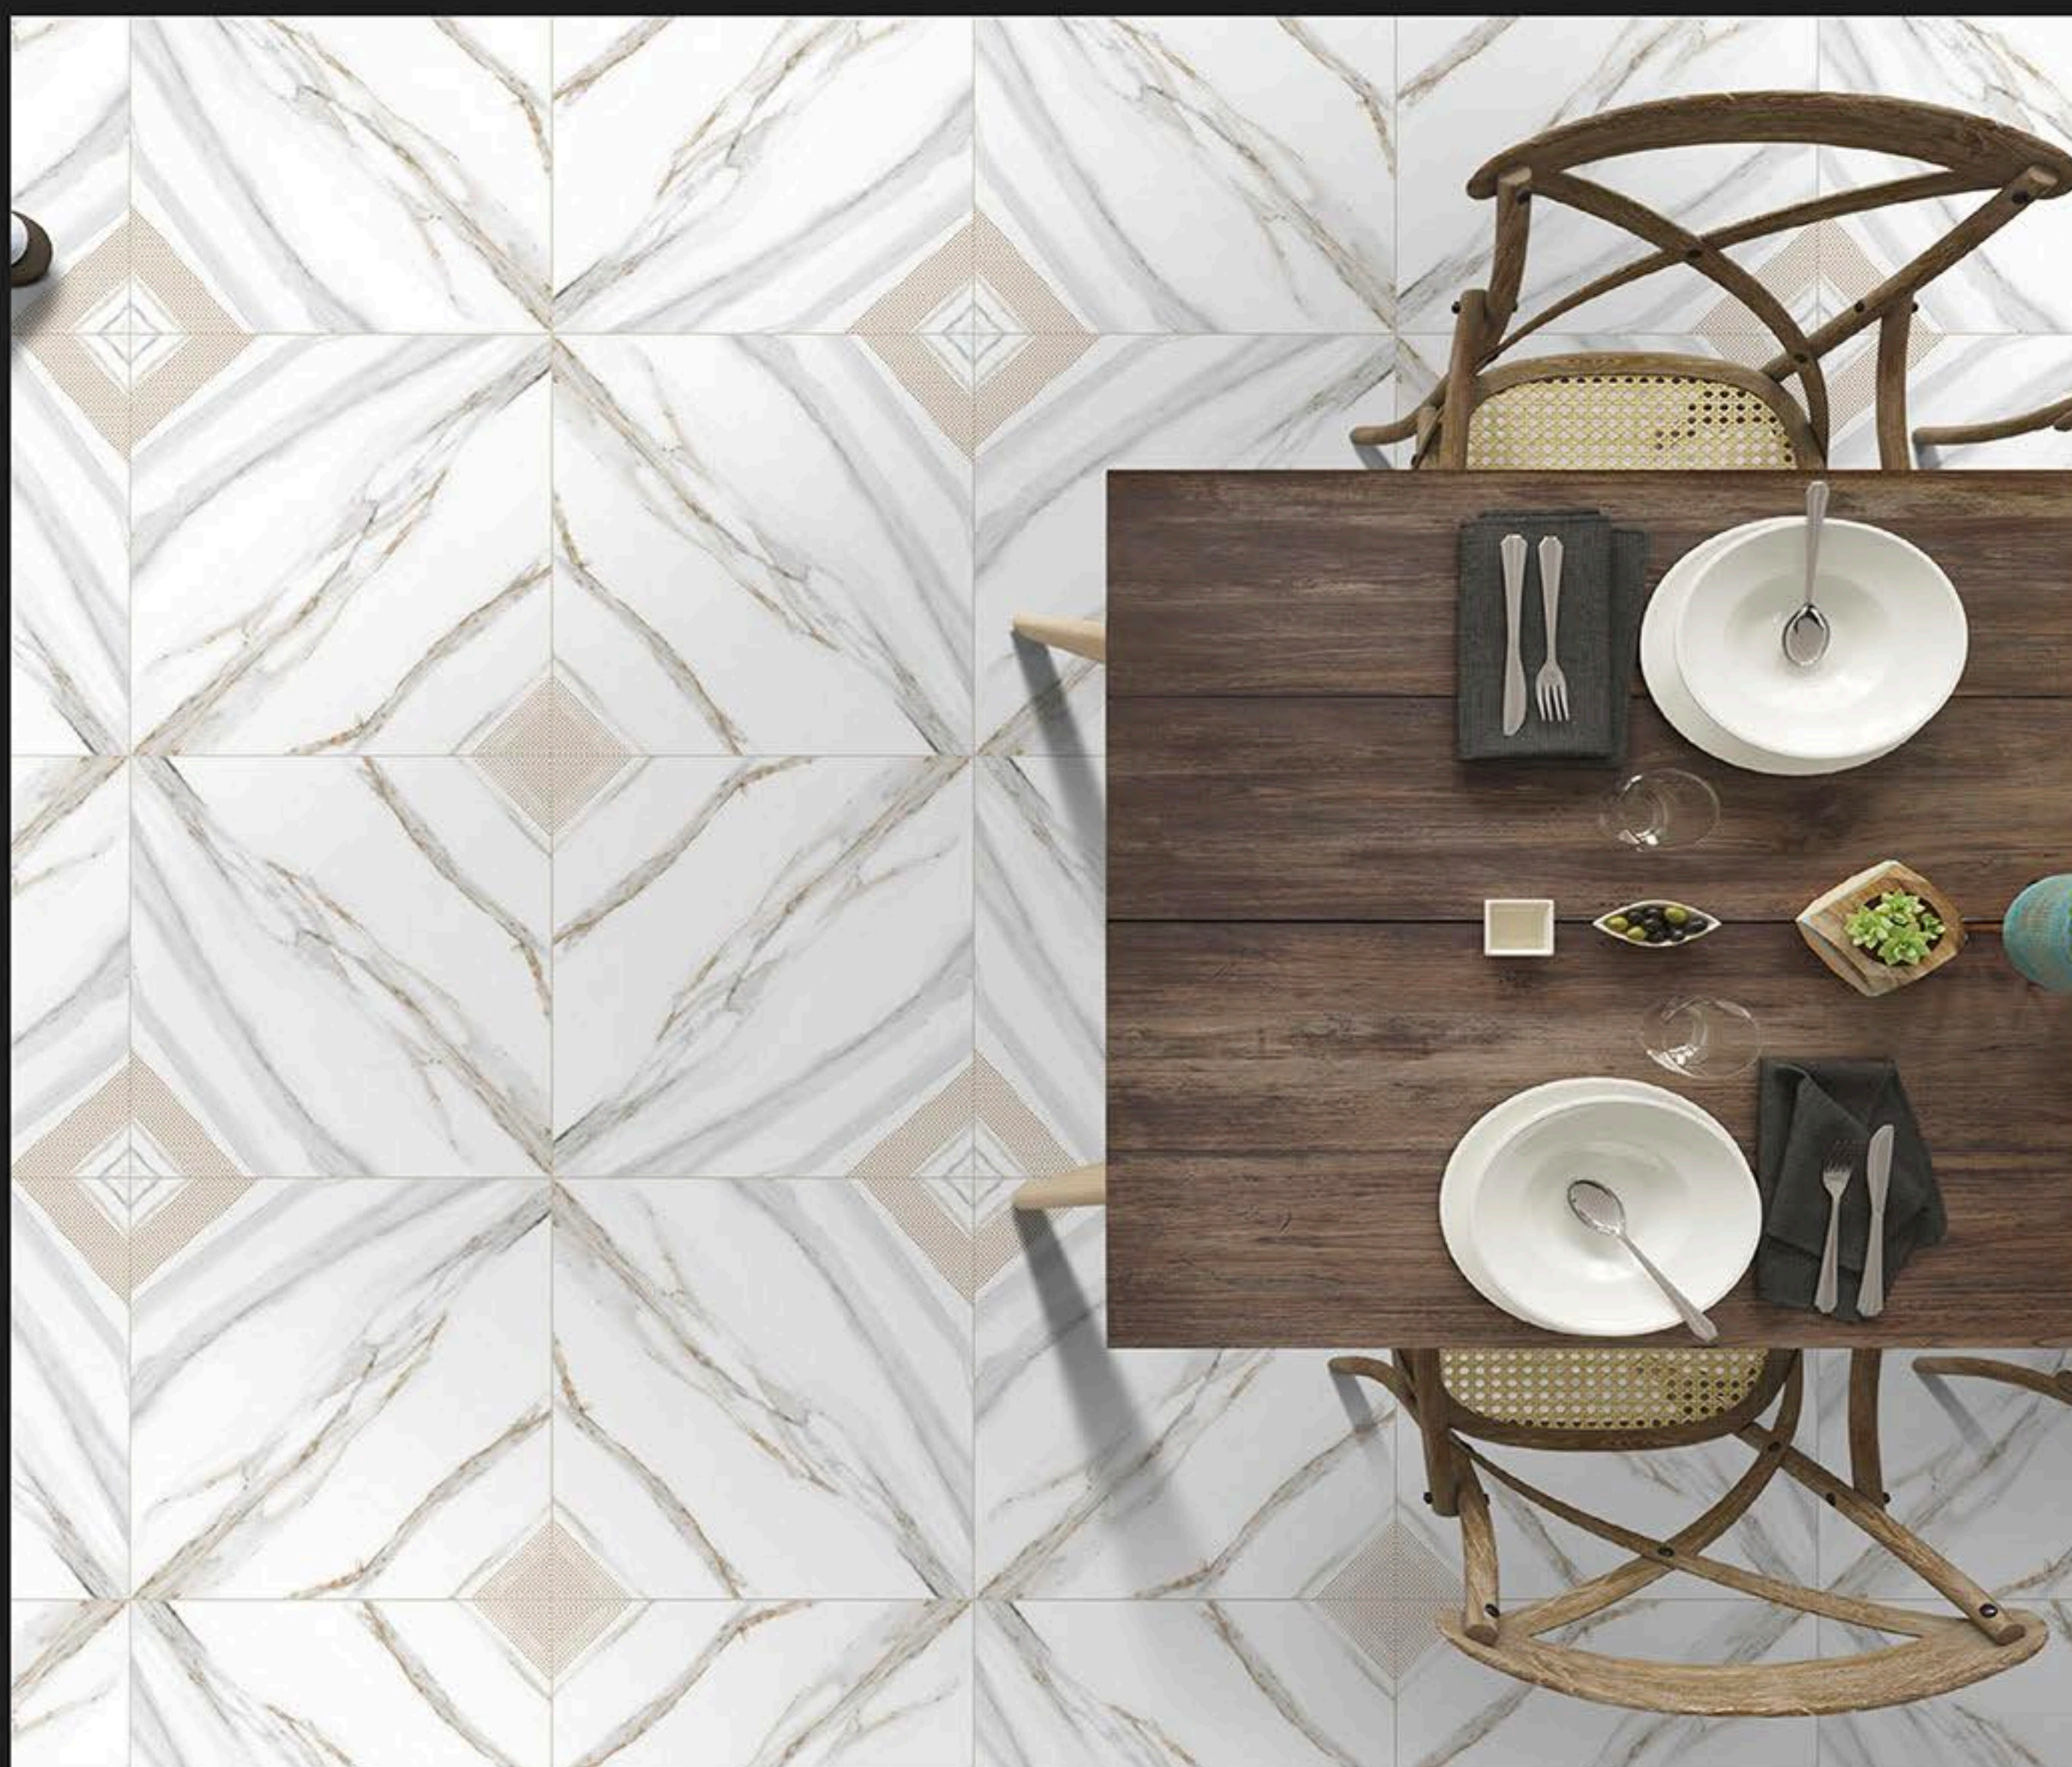

Avanzato

— c e r a m i c —

WHITE BODY
600 X 600 MM
PORCELAINE TILES

**BOOK MATCH
SERIES**
MATT FINISH

90001

**BOOK MATCH
SERIES**
MATT FINISH

90002

**BOOK MATCH
SERIES**
MATT FINISH