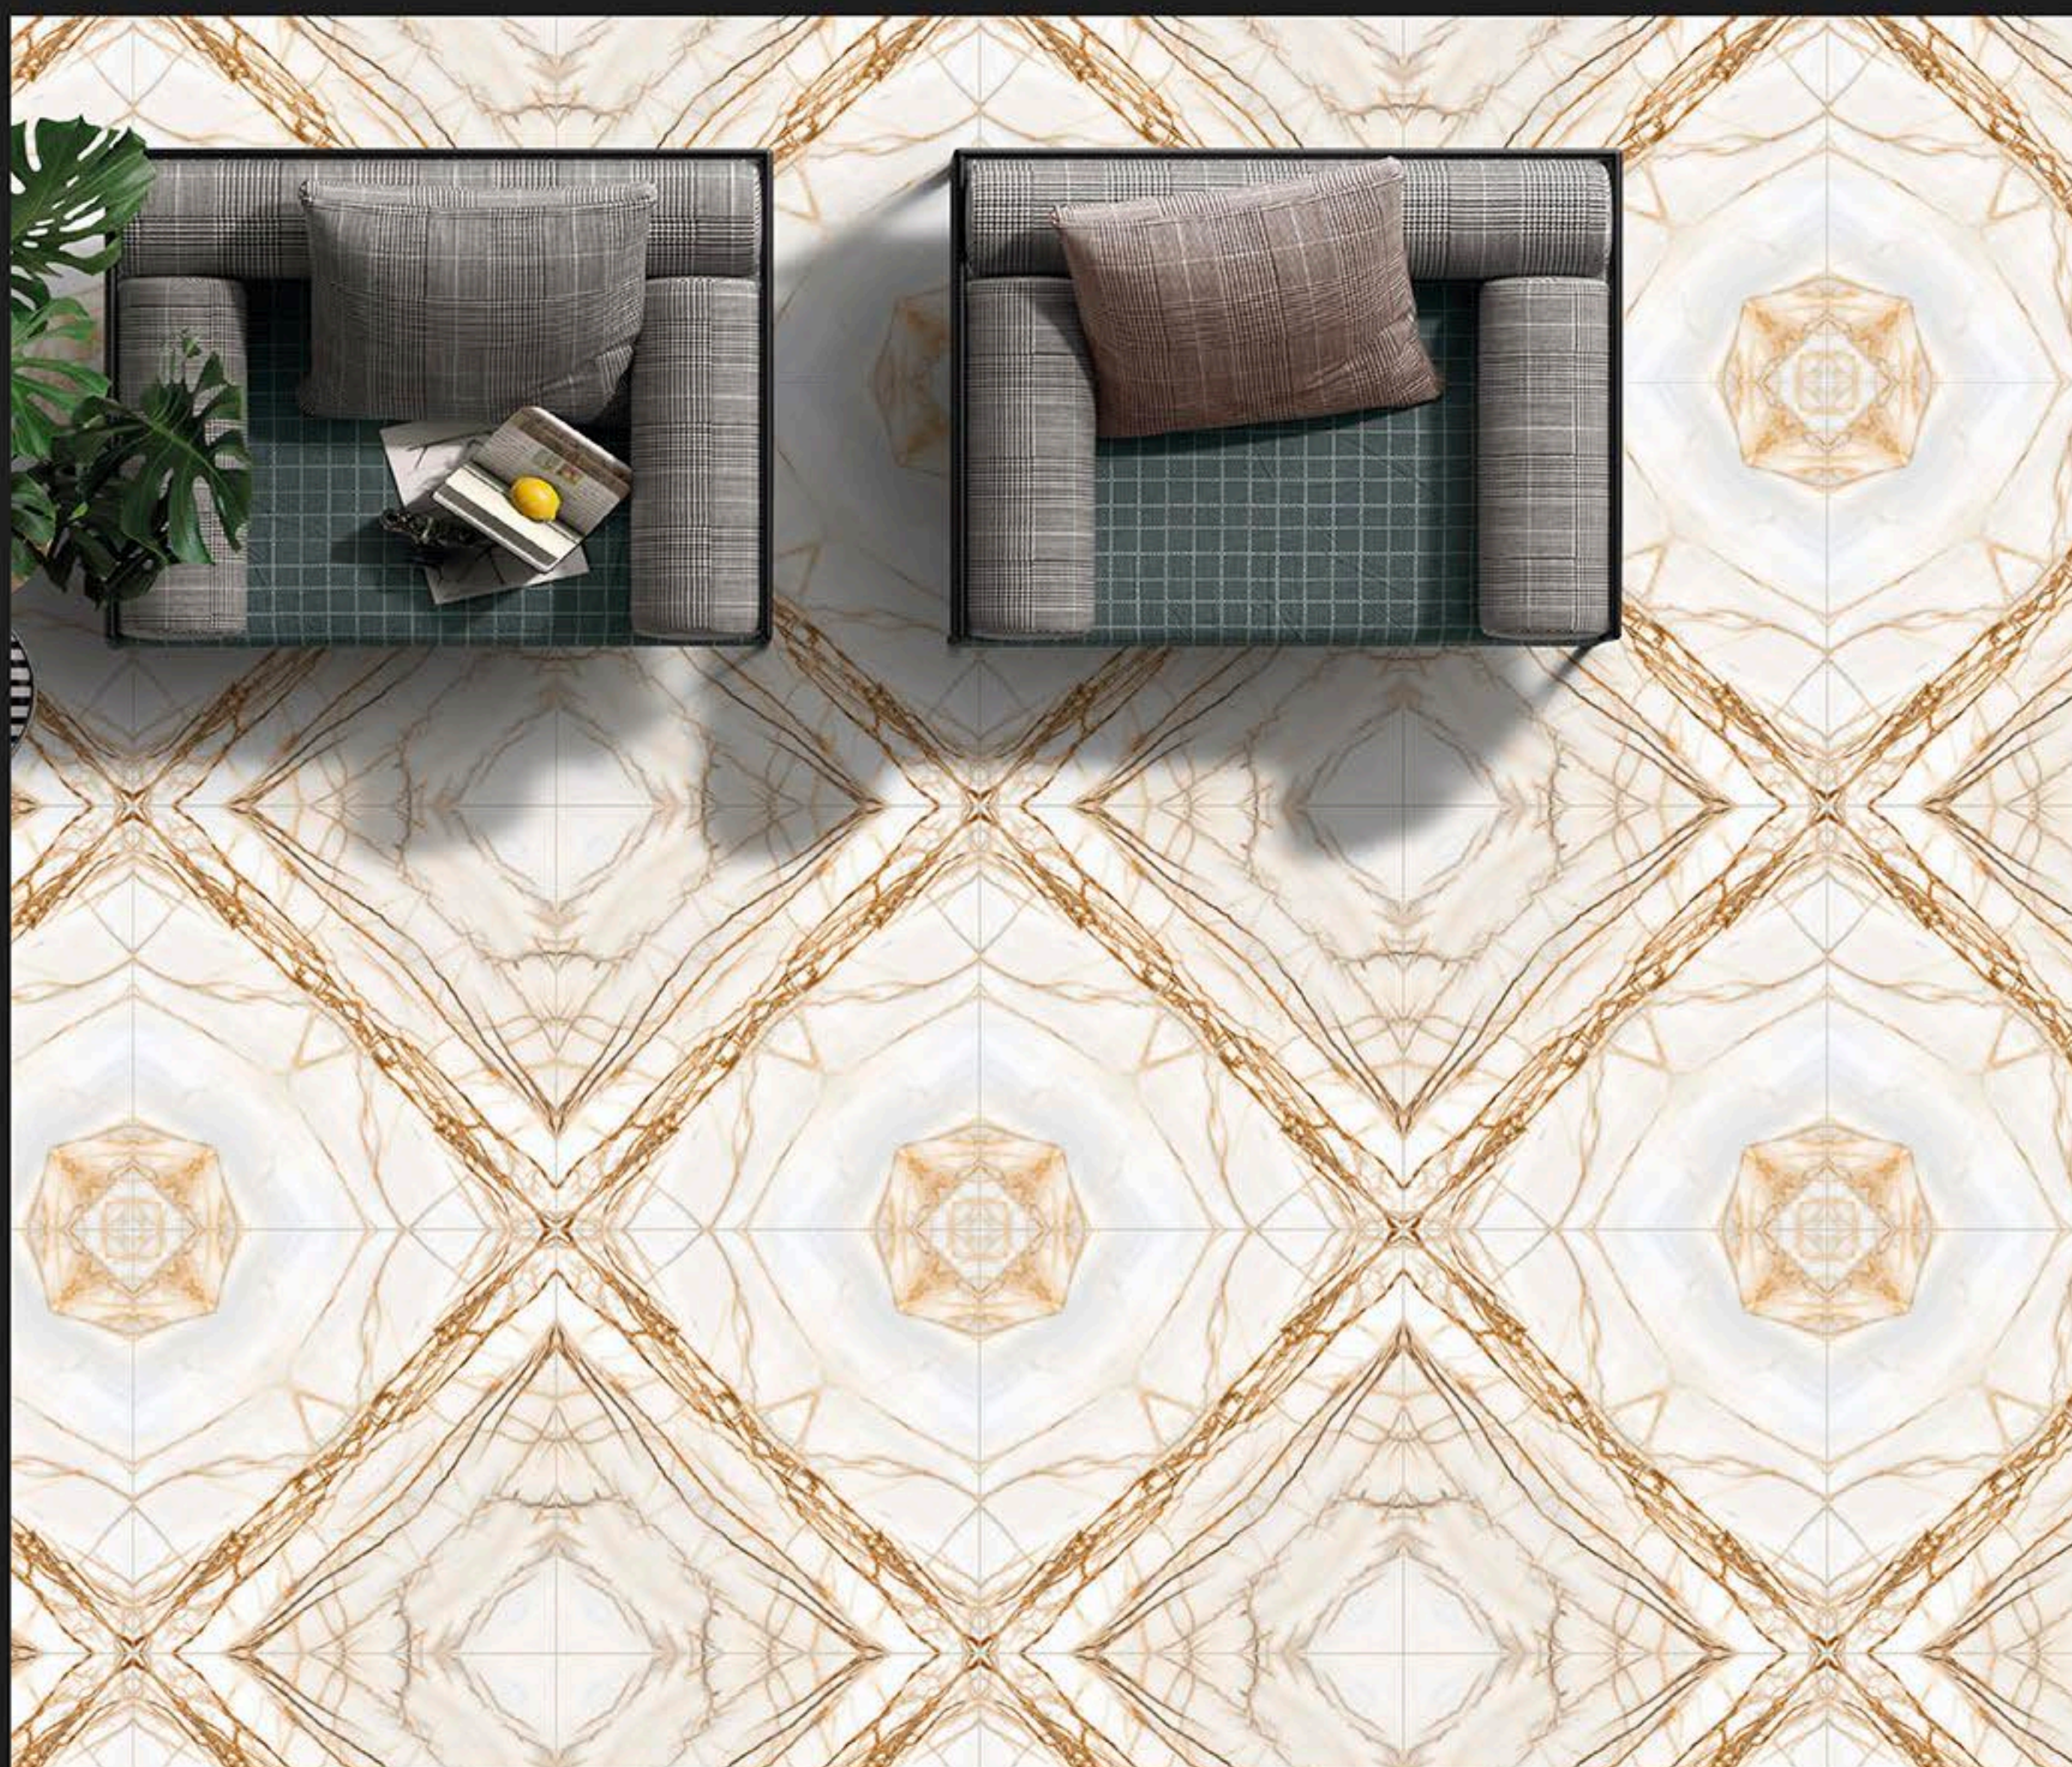

BOOK MATCH
SERIES
MATT FINISH

90004