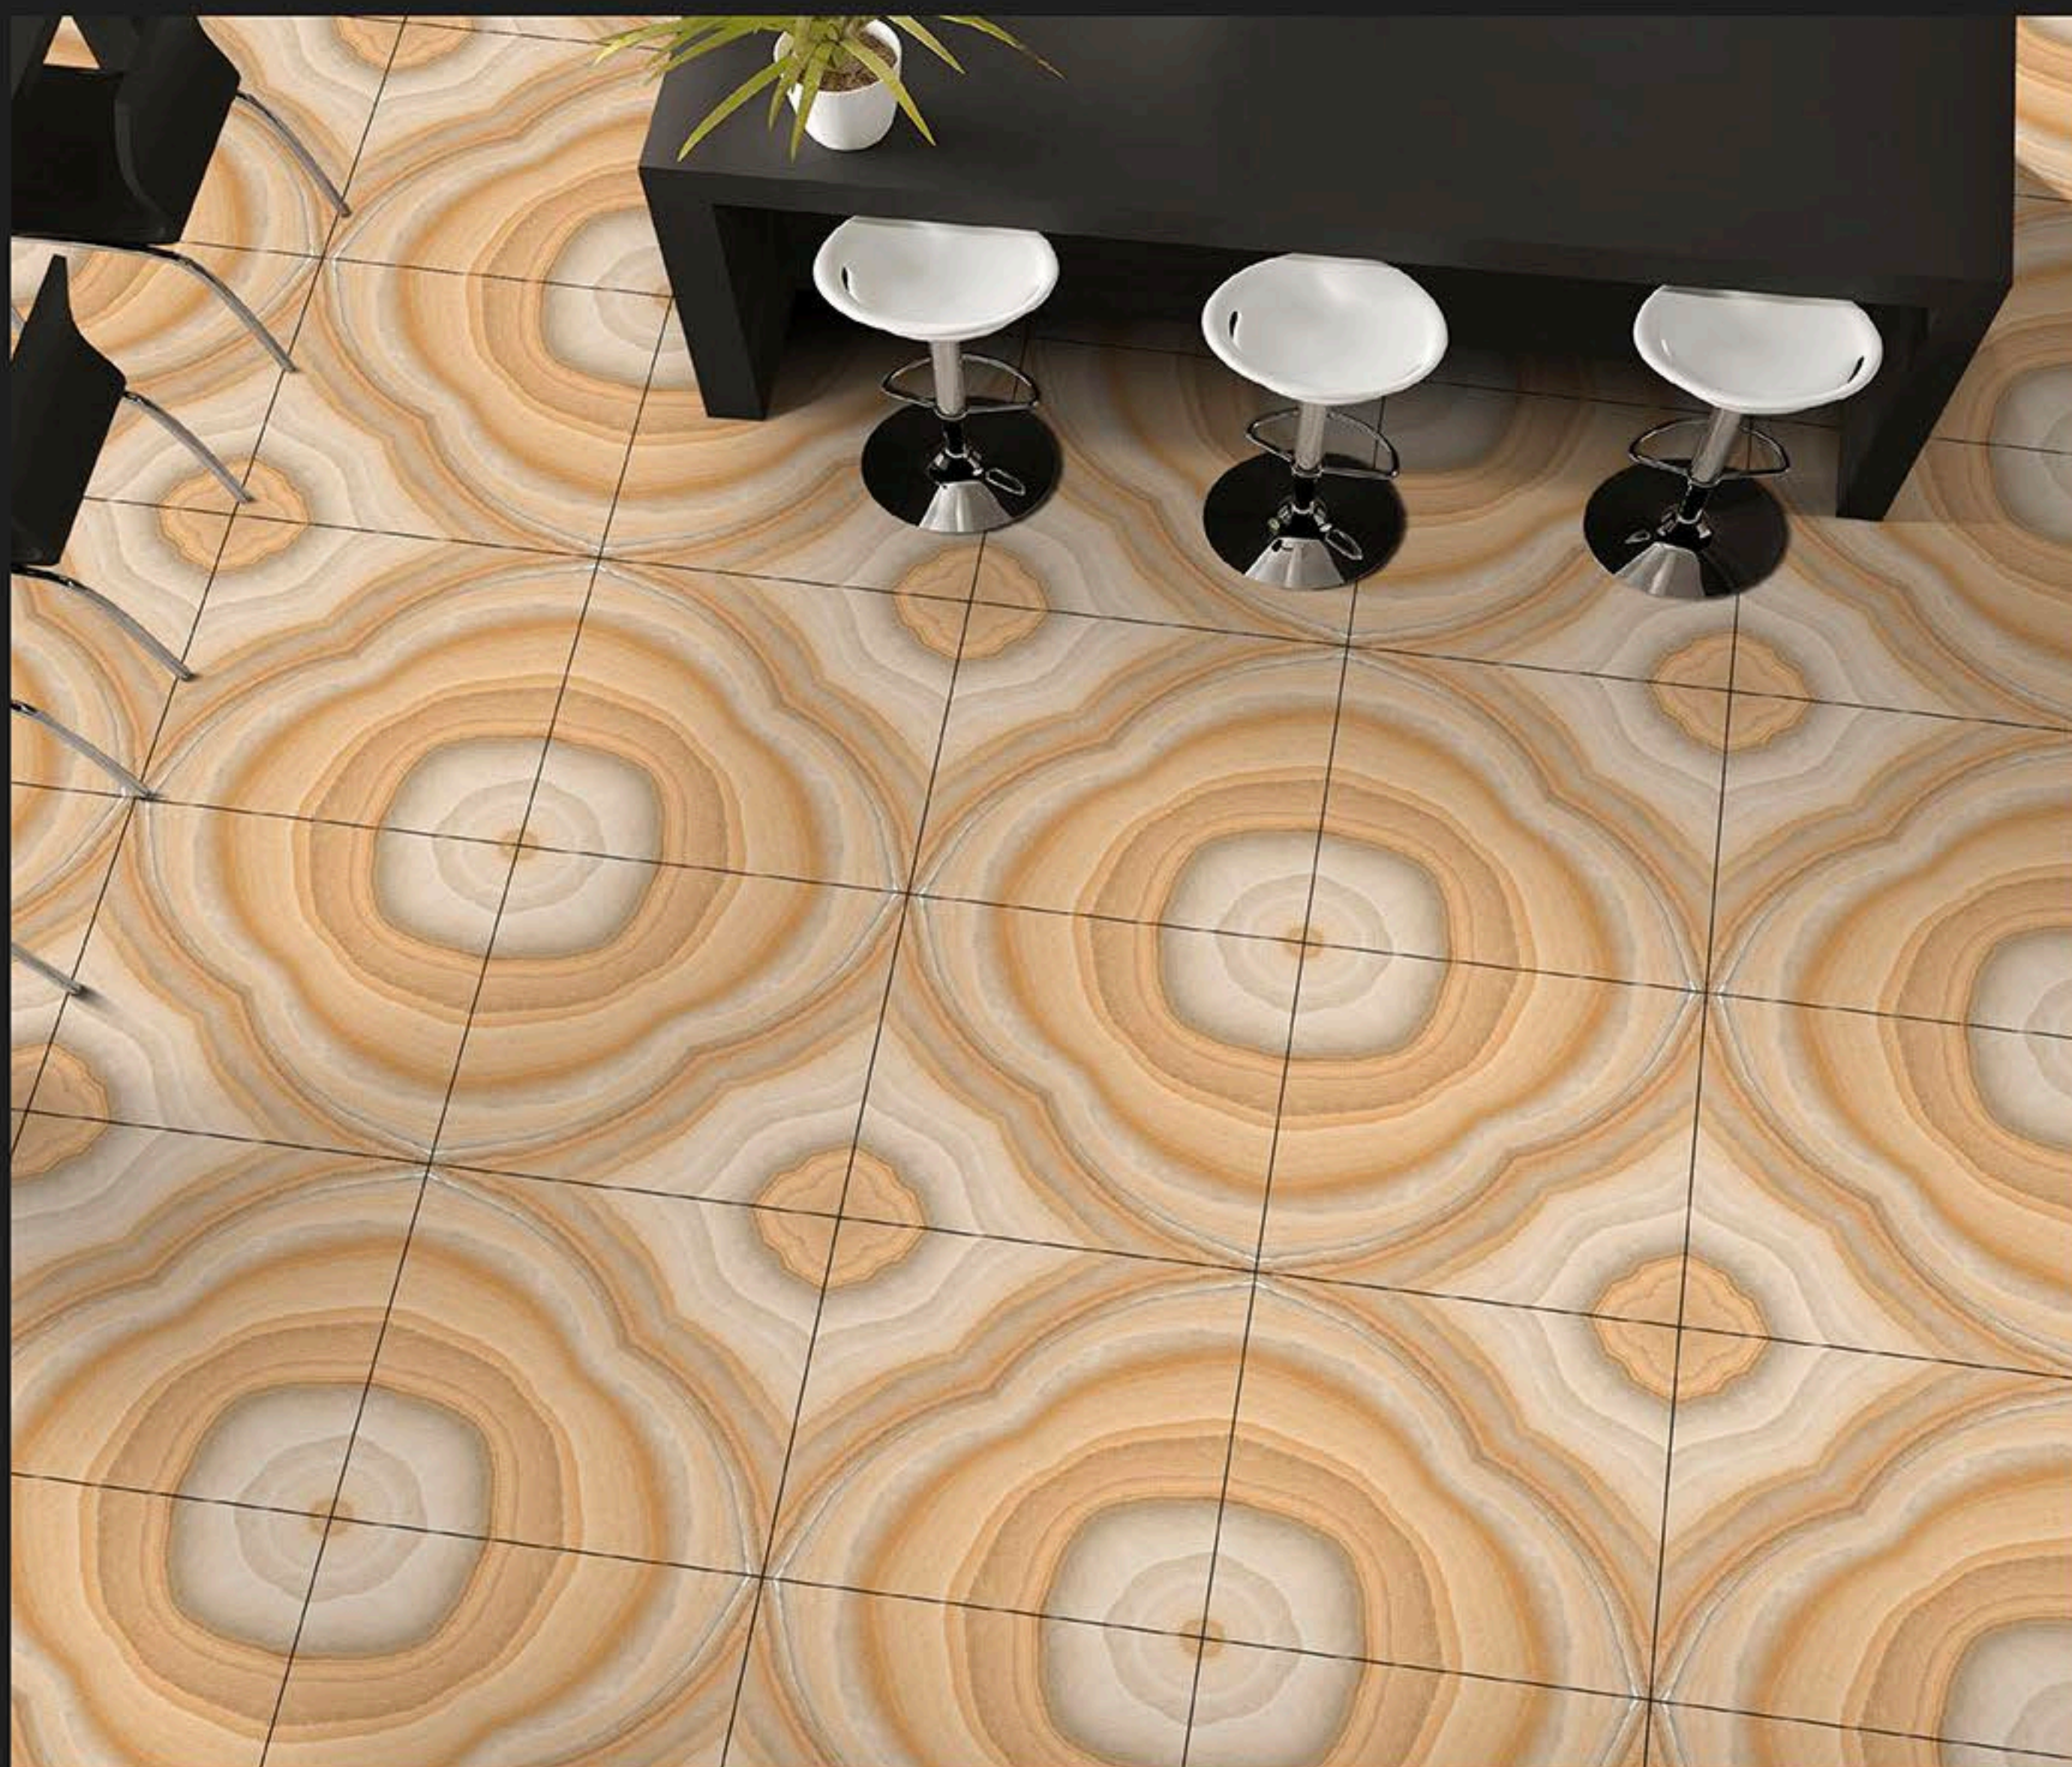

90023

**BOOK MATCH
SERIES**
MATT FINISH

90024

**BOOK MATCH
SERIES**
MATT FINISH

90025

Avanzo
— ceramic —

WHITE BODY
600 X 600 MM
PORCELAINE TILES